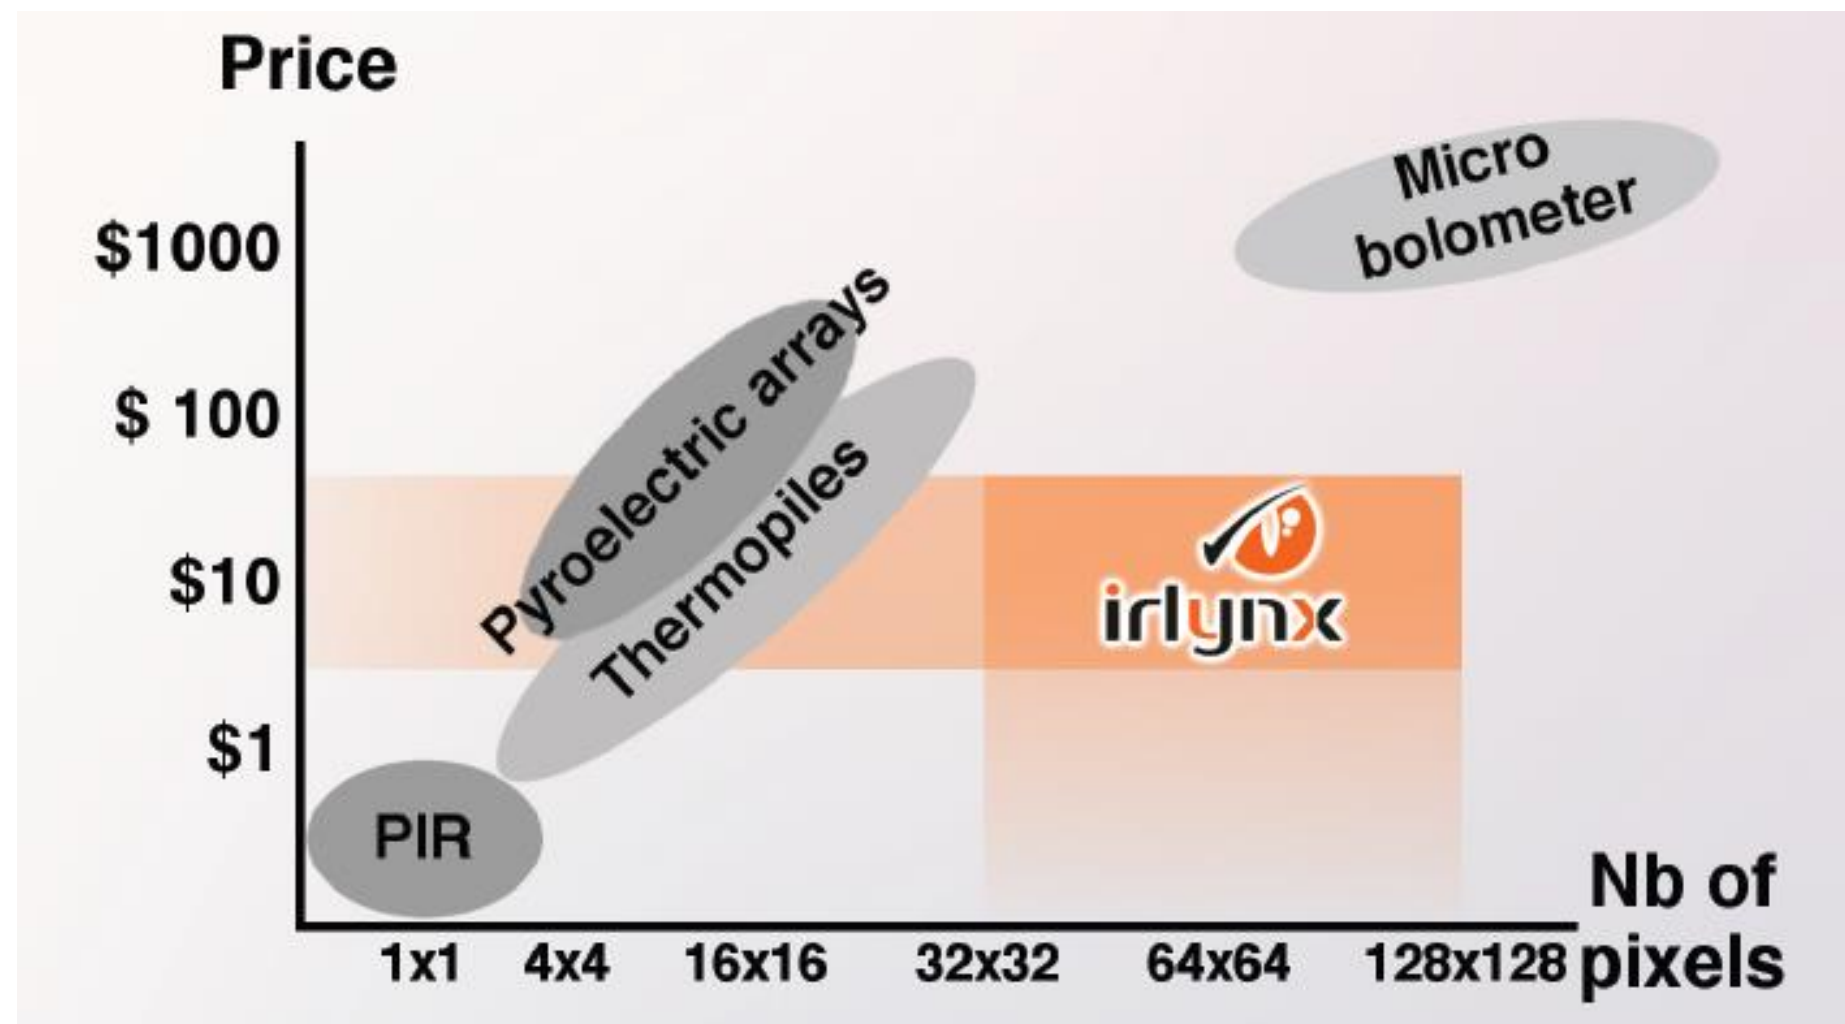

Advanced sensors: Medium resolution FIR Sensor